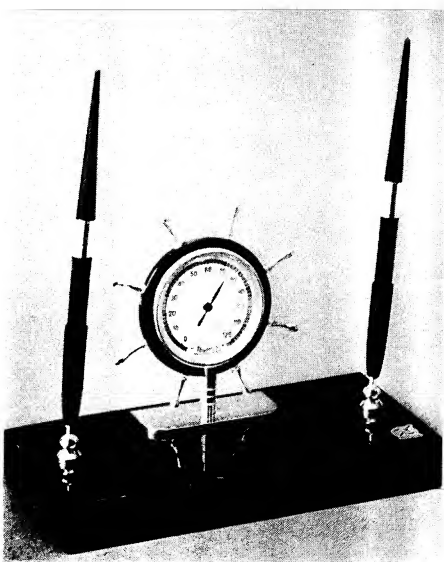

37WT - PEN BASE — DOUBLE PEN — SHIPS WHEEL THERMOMETER